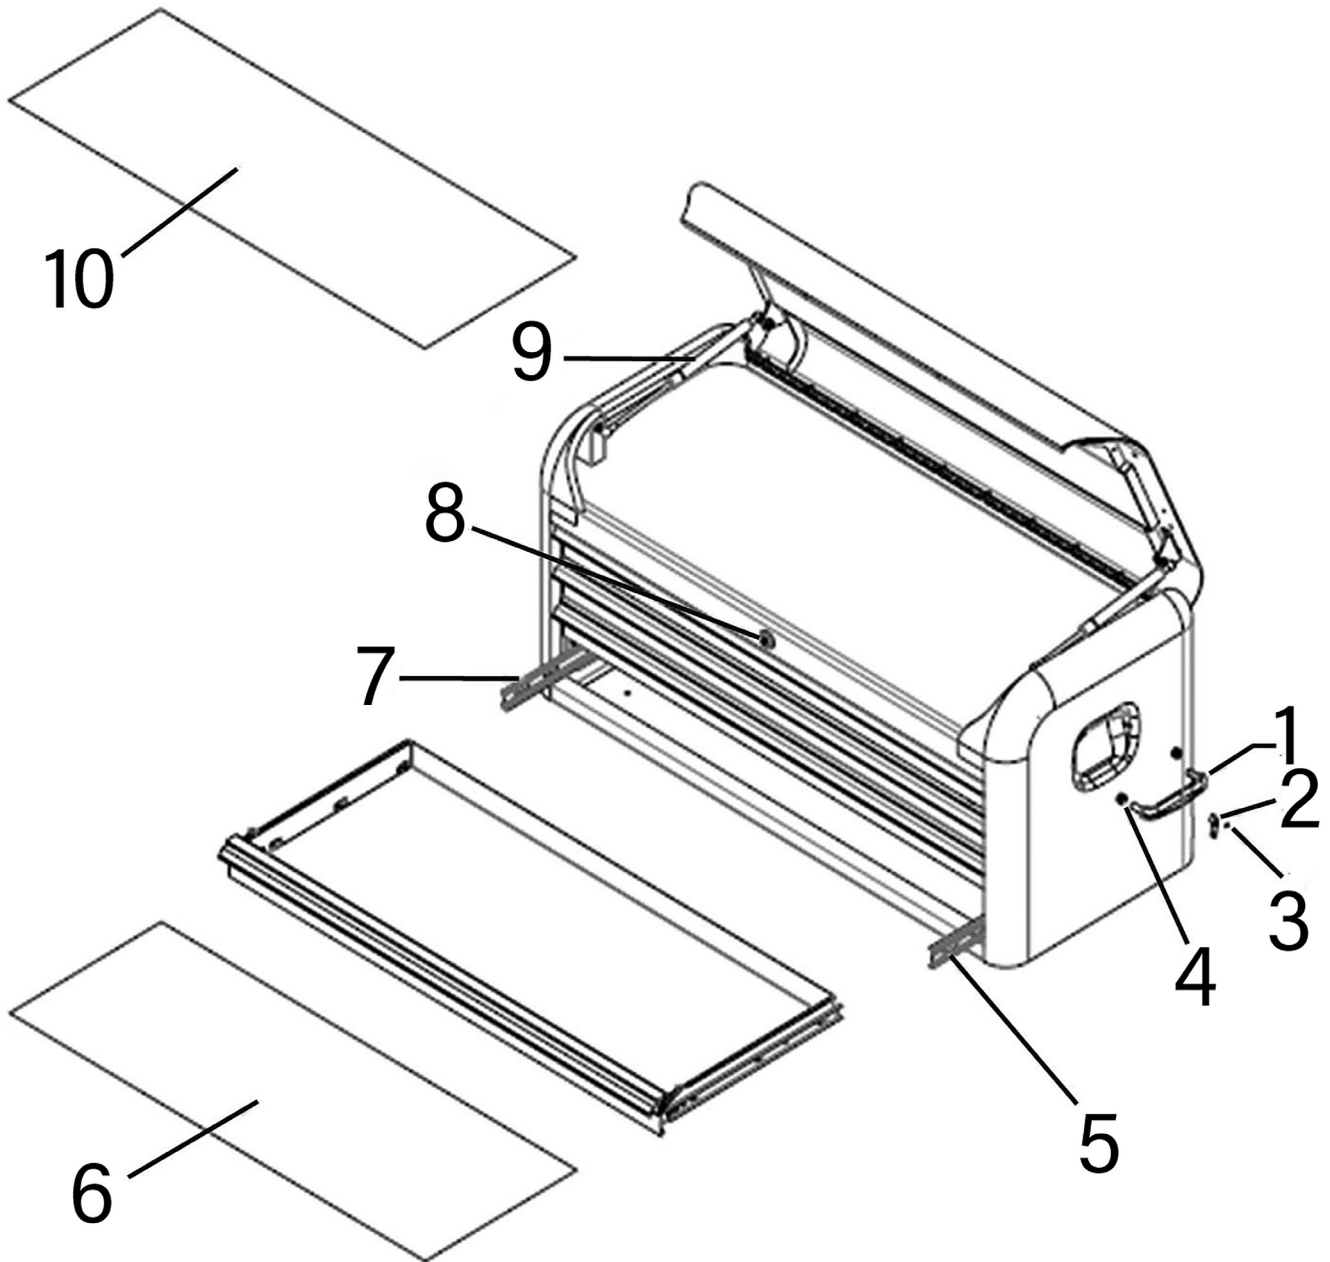

Parts Information:
**Topchest 4 Drawer Wide Retro Style -
 Black with Red Anodised Drawer Pulls
 Model No: AP41104BR**

Item	Part No.	Description
1	AP41104BWS.01	Chest Handle
2	AP28104.10	Connector
3	SS612.S	Hex Head Set Screw M6 x 12mm
4	SN8.S	Steel Nut M8
5	PTB-300023	Bearing Slide, Right
6	AP41206BWS.07	Drawer Liner
7	PTB-300022	Bearing Slide, Left

Item	Part No.	Description
8	PTB-304007	Lock & Key (Number 1201)
--	PTB-304007A	Lock & Key (Number 1202)
--	PTB-304007B	Lock & Key (Number 1203)
--	PTB-304007C	Lock & Key (Number 1204)
9	AP41104BWS.09	Gas Strut
10	AP41104BWS.10	Top Liner